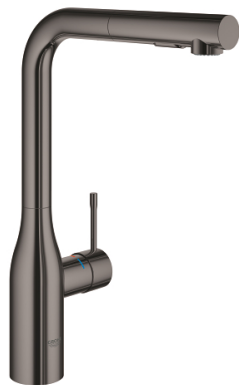

ESSENCE  
Single-lever sink mixer 1/2"  
MODEL # 30270A00

Pure Freude  
an Wasser

**GROHE**  
WAVE

**Product Description:**  
**ESSENCE**  
**Single-lever sink mixer 1/2"**

**Standard Specification:**  
high spout  
monobloc installation  
**GROHE StarLight** finish  
28 mm ceramic cartridge  
with **GROHE SilkMove**  
flow strainer  
pull-out dual spray control - switches between regular flow  
and spray  
diverter: laminar spray/SpeedClean shower jet  
automatic return to laminar spray  
swivel tubular spout  
swivel area 360°  
integrated non-return valve  
protected against backflow  
flexible connection hoses  
rapid installation system  
integrated temperature limiter

**Color:**  
 30270A00 hard graphite