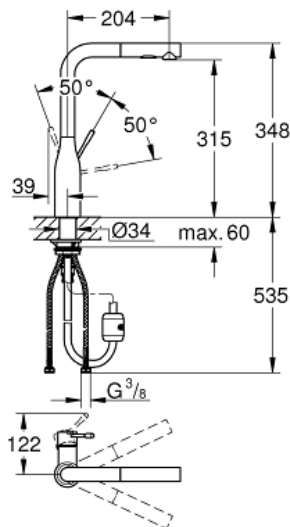

ESSENCE
Single-lever sink mixer 1/2"
MODEL # 30270000

Pure Freude
an Wasser

GROHE

Product Description:
ESSENCE
Single-lever sink mixer 1/2"

Standard Specification:
high spout
monobloc installation
GROHE StarLight chrome finish
28 mm ceramic cartridge
with **GROHE SilkMove**
flow strainer
pull-out dual spray control - switches between regular flow
and spray
diverter: laminar spray/SpeedClean shower jet
automatic return to laminar spray
swivel tubular spout
swivel area 360°
integrated non-return valve
protected against backflow
flexible connection hoses
rapid installation system
integrated temperature limiter

Color:
 30270000 Chrome