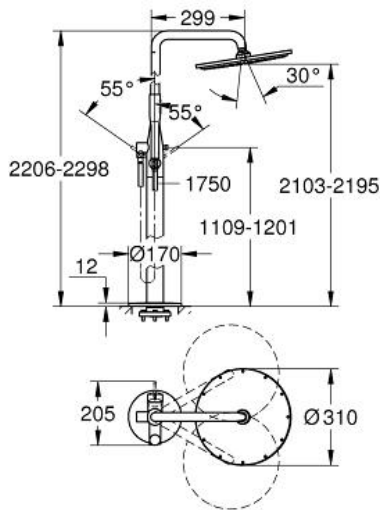

ESSENCE
Single lever free standing shower
mixer 1/2"

MODEL # 23741EN1

Pure Freude
an Wasser

GROHE

Product Description:

ESSENCE

Single lever free standing shower mixer 1/2"

Standard Specification:

floor-mounted
set for final installation for
45 984 001
29 038 001
29 086 000

without roughing-in-set

GROHE SilkMove 35 mm ceramic cartridge
with temperature limiter

GROHE StarLight finish
automatic diverter

head shower/hand shower
360° horizontal swivable shower arm
integrated non-return valve
in the shower outlet 1/2"

with shower holder

Rainshower Cosmopolitan 310 head shower 9.5 l/min (27 477 000)

with ball joint
rotation angle $\pm 15^\circ$

GROHE DreamSpray perfect spray pattern

SpeedClean anti-limescale system

hand shower Euphoria Cosmopolitan Stick (27 806 000) 7.6 l/min

Silverflex shower hose 1750 mm (28 388 000)

protected against backflow