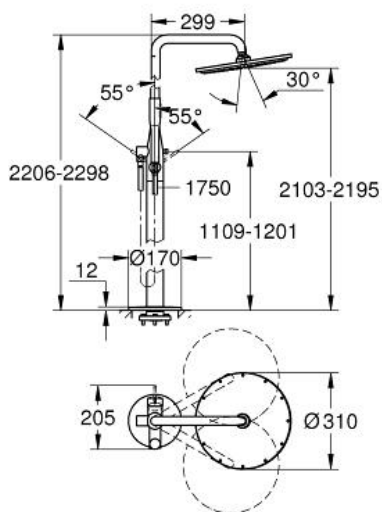

ESSENCE
Single lever free standing shower
mixer 1/2"

MODEL # 23741DC1

Pure Freude
an Wasser

GROHE

Product Description:

ESSENCE

Single lever free standing shower mixer 1/2"

Standard Specification:

floor-mounted

set for final installation for

45 984 001

29 038 001

29 086 000

without roughing-in-set

GROHE SilkMove 35 mm ceramic cartridge

with temperature limiter

GROHE StarLight finish

automatic diverter

head shower/hand shower

360° horizontal swivable shower arm

integrated non-return valve

in the shower outlet 1/2"

with shower holder

Rainshower Cosmopolitan 310 head shower 9.5 l/min (27 477 000)

with ball joint

rotation angle $\pm 15^\circ$

GROHE DreamSpray perfect spray pattern

SpeedClean anti-limescale system

hand shower Euphoria Cosmopolitan Stick (27 806 000) 7.6 l/min

Silverflex shower hose 1750 mm (28 388 000)