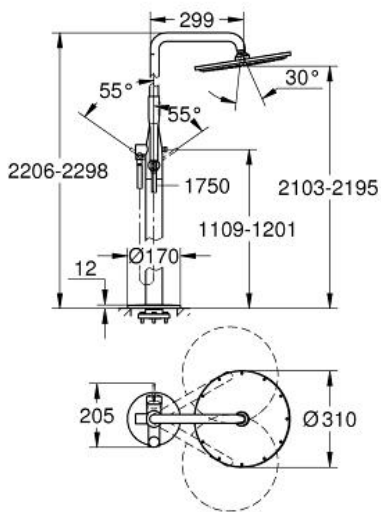

ESSENCE
Single lever free standing shower
mixer 1/2"

MODEL # 23741001

Pure Freude
an Wasser

GROHE

Product Description:

ESSENCE

Single lever free standing shower mixer 1/2"

Standard Specification:

floor-mounted
set for final installation for
45 984 001
29 038 001
29 086 000

without roughing-in-set

GROHE SilkMove 35 mm ceramic cartridge
with temperature limiter

GROHE StarLight chrome finish
automatic diverter

head shower/hand shower
360° horizontal swivable shower arm
integrated non-return valve
in the shower outlet 1/2"

with shower holder

Rainshower Cosmopolitan 310 head shower 9.5 l/min (27 477 000)

with ball joint
rotation angle $\pm 15^\circ$

GROHE DreamSpray perfect spray pattern

SpeedClean anti-limescale system

hand shower Euphoria Cosmopolitan Stick (27 806 000) 7.6 l/min

Silverflex shower hose 1750 mm (28 388 000)

protected against backflow