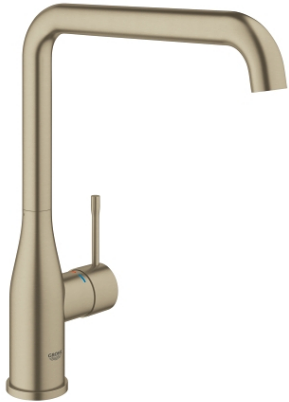

ESSENCE
Single-lever sink mixer 1/2"
MODEL # 30269EN0

Pure Freude
an Wasser

GROHE
WAVE

Product Description:
ESSENCE
Single-lever sink mixer 1/2"

Standard Specification:
high spout
monobloc installation
GROHE StarLight finish
28 mm ceramic cartridge
with **GROHE SilkMove**
mousseur
swivel tubular spout
adjustable swivel area 0° / 150° / 360°
flexible connection hoses
rapid installation system
integrated temperature limiter

Color:
 30269EN0 brushed nickel