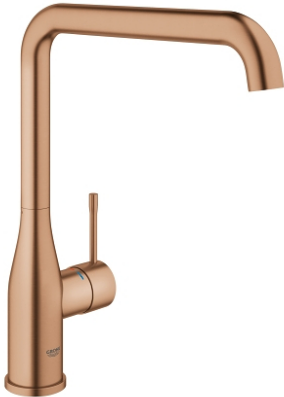

ESSENCE
Single-lever sink mixer 1/2"
MODEL # 30269DL0

Pure Freude
an Wasser

GROHE

Product Description:
ESSENCE
Single-lever sink mixer 1/2"

Standard Specification:
high spout
monobloc installation
GROHE StarLight finish
28 mm ceramic cartridge
with **GROHE SilkMove**
mousseur
swivel tubular spout
adjustable swivel area 0° / 150° / 360°
flexible connection hoses
rapid installation system
integrated temperature limiter

Color:
□ 30269DL0 brushed warm sunset