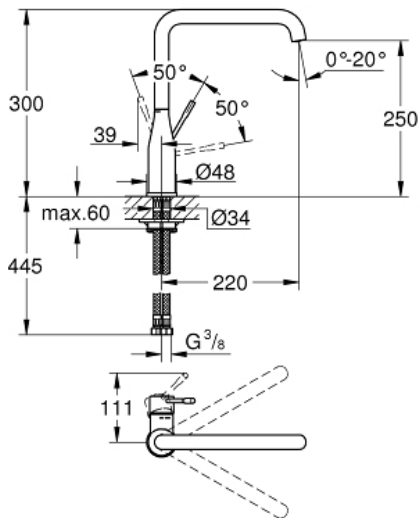

ESSENCE
Single-lever sink mixer 1/2"
MODEL # 30269DL0

Pure Freude
an Wasser

GROHE

Product Description:
ESSENCE
Single-lever sink mixer 1/2"

Standard Specification:
high spout
monobloc installation
GROHE StarLight finish
28 mm ceramic cartridge
with **GROHE SilkMove**
mousseur
swivel tubular spout
adjustable swivel area 0° / 150° / 360°
flexible connection hoses
rapid installation system
integrated temperature limiter