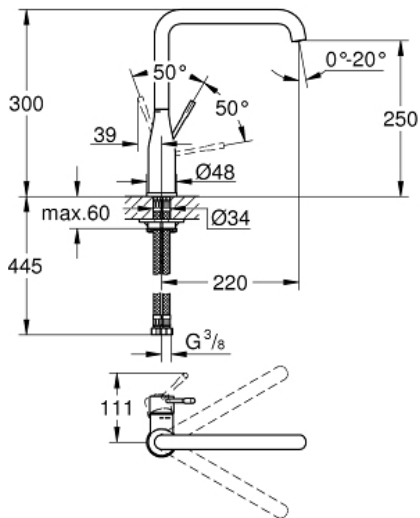

ESSENCE
Single-lever sink mixer 1/2"
MODEL # 30269DC0

Pure Freude
an Wasser

GROHE

Product Description:
ESSENCE
Single-lever sink mixer 1/2"

Standard Specification:
high spout
monobloc installation
GROHE StarLight finish
28 mm ceramic cartridge
with **GROHE SilkMove**
mousseur
swivel tubular spout
adjustable swivel area 0° / 150° / 360°
flexible connection hoses
rapid installation system
integrated temperature limiter
min. recommended pressure 1 bar

Color:
□ 30269DC0 supersteel