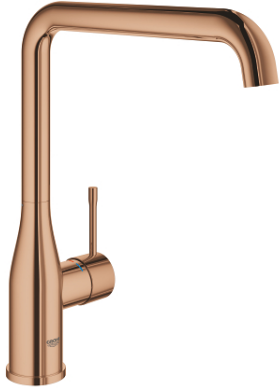

ESSENCE  
Single-lever sink mixer 1/2"  
MODEL # 30269DA0

Pure Freude  
an Wasser

**GROHE**  
WAVE

**Product Description:**  
**ESSENCE**  
Single-lever sink mixer 1/2"

**Standard Specification:**  
high spout  
monobloc installation  
**GROHE StarLight** finish  
28 mm ceramic cartridge  
with **GROHE SilkMove**  
mousseur  
swivel tubular spout  
adjustable swivel area 0° / 150° / 360°  
flexible connection hoses  
rapid installation system  
integrated temperature limiter

**Color:**  
 30269DA0 warm sunset