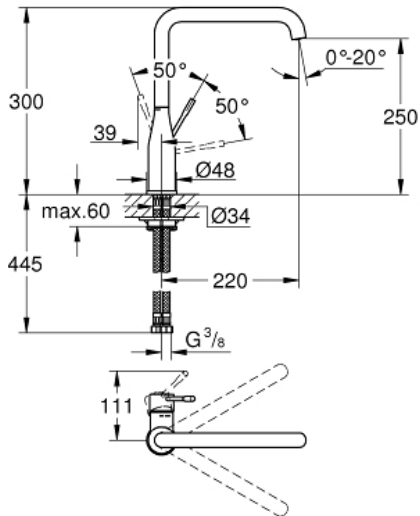

ESSENCE
Single-lever sink mixer 1/2"
MODEL # 30269000

Pure Freude
an Wasser

GROHE

Product Description:
ESSENCE
Single-lever sink mixer 1/2"

Standard Specification:
high spout
monobloc installation
GROHE StarLight chrome finish
28 mm ceramic cartridge
with **GROHE SilkMove**
mousseur
swivel tubular spout
adjustable swivel area 0° / 150° / 360°
flexible connection hoses
rapid installation system
integrated temperature limiter

Color:
□ 30269000 Chrome