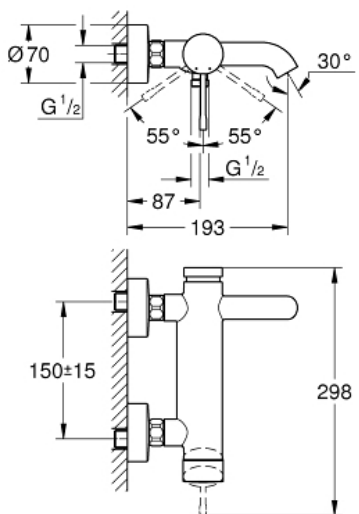

ESSENCE
Single-lever bath/shower mixer
1/2"

MODEL # 33624GN1

Pure Freude
an Wasser

Product Description:

ESSENCE
Single-lever bath/shower mixer 1/2"

Standard Specification:

- wall or deck mounted
- metal lever
- GROHE SilkMove** 35 mm ceramic cartridge with temperature limiter
- GROHE StarLight** finish
- automatic diverter: bath/shower
- mousseur
- shower outlet 1/2"
- integrated non-return valve
- S-unions
- protected against backflow