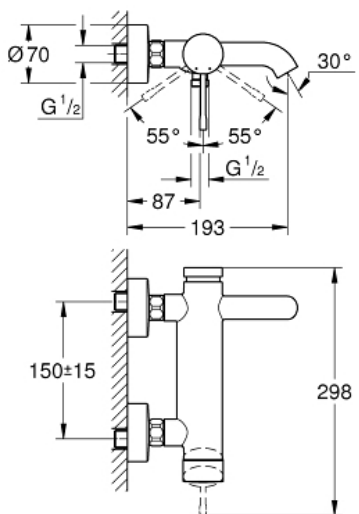

ESSENCE
Single-lever bath/shower mixer
1/2"

MODEL # 33624GL1

Pure Freude
an Wasser

GROHE

Product Description:

ESSENCE
Single-lever bath/shower mixer 1/2"

Standard Specification:

wall or deck mounted
metal lever
GROHE SilkMove 35 mm ceramic cartridge
with temperature limiter
GROHE StarLight finish
automatic diverter: bath/shower
mousseur
shower outlet 1/2"
integrated non-return valve
S-unions
protected against backflow