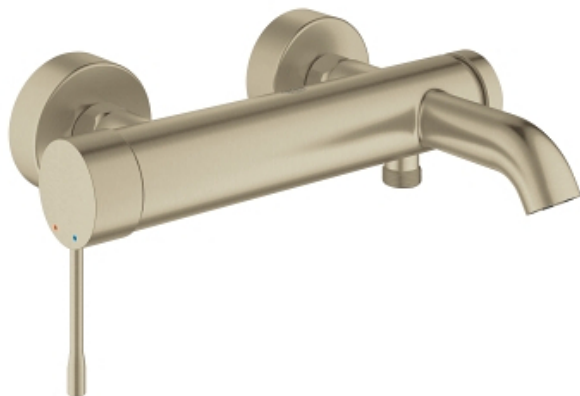

ESSENCE
Single-lever bath/shower mixer
1/2"

MODEL # 33624EN1

Pure Freude
an Wasser

GROHE

Product Description:

ESSENCE
Single-lever bath/shower mixer 1/2"

Standard Specification:

wall or deck mounted
metal lever
GROHE SilkMove 35 mm ceramic cartridge
with temperature limiter
GROHE StarLight finish
automatic diverter: bath/shower
mousseur
shower outlet 1/2"
integrated non-return valve
S-unions
protected against backflow

Color:

□ 33624EN1 brushed nickel