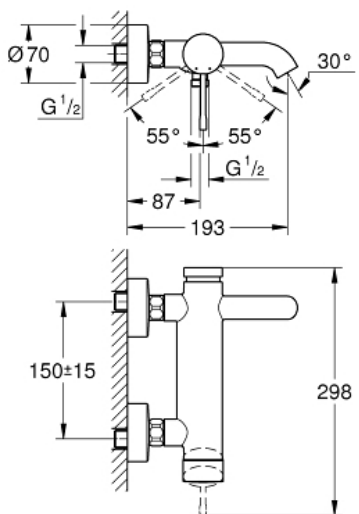

ESSENCE
Single-lever bath/shower mixer
1/2"

MODEL # 33624EN1

Pure Freude
an Wasser

GROHE

Product Description:

ESSENCE
Single-lever bath/shower mixer 1/2"

Standard Specification:

wall or deck mounted
metal lever
GROHE SilkMove 35 mm ceramic cartridge
with temperature limiter
GROHE StarLight finish
automatic diverter: bath/shower
mousseur
shower outlet 1/2"
integrated non-return valve
S-unions
protected against backflow

Color:

□ 33624EN1 brushed nickel