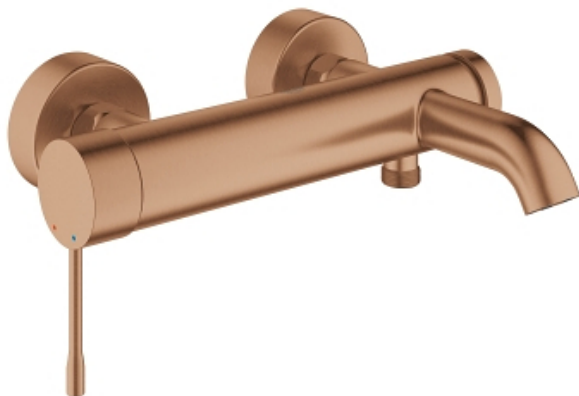

ESSENCE
Single-lever bath/shower mixer
1/2"

MODEL # 33624DL1

Pure Freude
an Wasser

GROHE

Product Description:

ESSENCE
Single-lever bath/shower mixer 1/2"

Standard Specification:

wall or deck mounted
metal lever
GROHE SilkMove 35 mm ceramic cartridge
with temperature limiter
GROHE StarLight finish
automatic diverter: bath/shower
mousseur
shower outlet 1/2"
integrated non-return valve
S-unions
protected against backflow

Color:

□ 33624DL1 brushed warm sunset