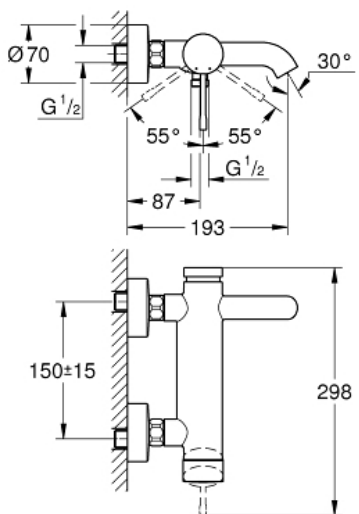

ESSENCE
Single-lever bath/shower mixer
1/2"

MODEL # 33624DL1

Pure Freude
an Wasser

GROHE

Product Description:

ESSENCE
Single-lever bath/shower mixer 1/2"

Standard Specification:

wall or deck mounted
metal lever
GROHE SilkMove 35 mm ceramic cartridge
with temperature limiter
GROHE StarLight finish
automatic diverter: bath/shower
mousseur
shower outlet 1/2"
integrated non-return valve
S-unions
protected against backflow