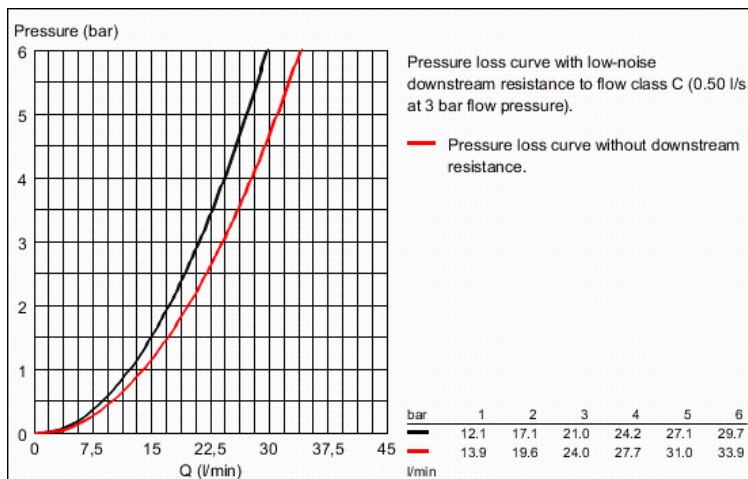

ESSENCE
Single-lever bath/shower mixer
1/2"

MODEL # 33624DC1

Pure Freude
an Wasser

GROHE

Product Description:

ESSENCE

Single-lever bath/shower mixer 1/2"

Standard Specification:

wall or deck mounted

metal lever

GROHE SilkMove 35 mm ceramic cartridge

with temperature limiter

GROHE StarLight finish

automatic diverter: bath/shower

mousseur

shower outlet 1/2"

integrated non-return valve

S-unions

protected against backflow

min. recommended pressure 1 bar

Color:

□ 33624DC1 supersteel