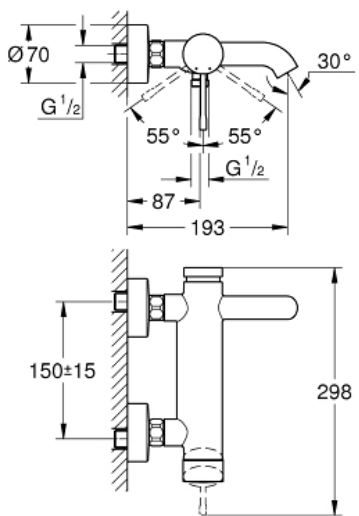

ESSENCE
Single-lever bath/shower mixer
1/2"

MODEL # 33624DA1

Pure Freude
an Wasser

GROHE

Product Description:

ESSENCE
Single-lever bath/shower mixer 1/2"

Standard Specification:

wall or deck mounted
metal lever
GROHE SilkMove 35 mm ceramic cartridge
with temperature limiter
GROHE StarLight finish
automatic diverter: bath/shower
mousseur
shower outlet 1/2"
integrated non-return valve
S-unions
protected against backflow