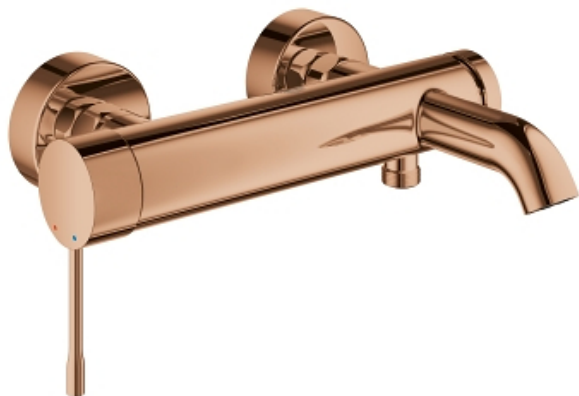

ESSENCE
Single-lever bath/shower mixer
1/2"

MODEL # 33624DA1

Pure Freude
an Wasser

GROHE

Product Description:

ESSENCE
Single-lever bath/shower mixer 1/2"

Standard Specification:

wall or deck mounted
metal lever
GROHE SilkMove 35 mm ceramic cartridge
with temperature limiter
GROHE StarLight finish
automatic diverter: bath/shower
mousseur
shower outlet 1/2"
integrated non-return valve
S-unions
protected against backflow

Color:

□ 33624DA1 warm sunset