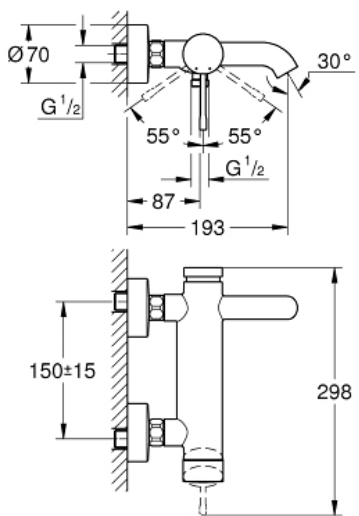

ESSENCE
Single-lever bath/shower mixer
1/2"

MODEL # 33624BE1

Pure Freude
an Wasser

GROHE

Product Description:

ESSENCE

Single-lever bath/shower mixer 1/2"

Standard Specification:

wall or deck mounted

metal lever

GROHE SilkMove 35 mm ceramic cartridge

with temperature limiter

GROHE StarLight finish

automatic diverter: bath/shower

mousseur

shower outlet 1/2"

integrated non-return valve

S-unions

protected against backflow

Color:

□ 33624BE1 polished nickel