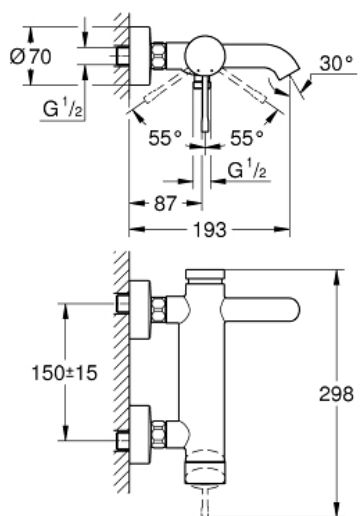

ESSENCE  
Single-lever bath/shower mixer  
1/2"

MODEL # 33624AL1

Pure Freude  
an Wasser

GROHE

**Product Description:**

**ESSENCE**  
Single-lever bath/shower mixer 1/2"

**Standard Specification:**

wall or deck mounted  
metal lever  
**GROHE SilkMove** 35 mm ceramic cartridge  
with temperature limiter  
**GROHE StarLight** finish  
automatic diverter: bath/shower  
mousseur  
shower outlet 1/2"  
integrated non-return valve  
S-unions  
protected against backflow

**Color:**

□ 33624AL1 brushed hard graphite