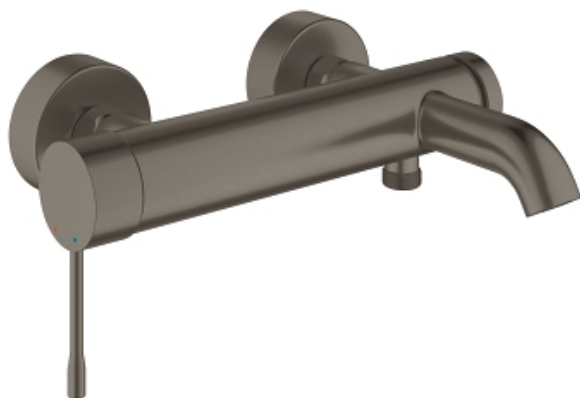

ESSENCE  
Single-lever bath/shower mixer  
1/2"

MODEL # 33624AL1

Pure Freude  
an Wasser

GROHE

**Product Description:**

**ESSENCE**  
Single-lever bath/shower mixer 1/2"

**Standard Specification:**

wall or deck mounted  
metal lever  
**GROHE SilkMove** 35 mm ceramic cartridge  
with temperature limiter  
**GROHE StarLight** finish  
automatic diverter: bath/shower  
mousseur  
shower outlet 1/2"  
integrated non-return valve  
S-unions  
protected against backflow

**Color:**

□ 33624AL1 brushed hard graphite