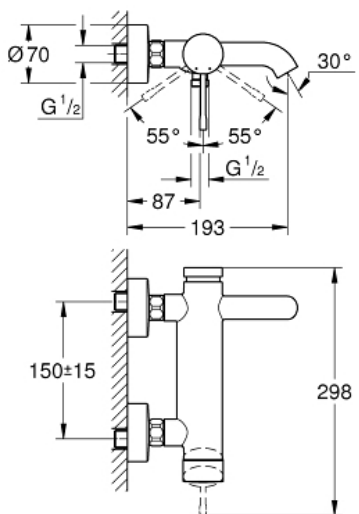

ESSENCE  
Single-lever bath/shower mixer  
1/2"

MODEL # 33624A01

Pure Freude  
an Wasser

GROHE

**Product Description:**

**ESSENCE**  
Single-lever bath/shower mixer 1/2"

**Standard Specification:**

wall or deck mounted  
metal lever  
**GROHE SilkMove** 35 mm ceramic cartridge  
with temperature limiter  
**GROHE StarLight** finish  
automatic diverter: bath/shower  
mousseur  
shower outlet 1/2"  
integrated non-return valve  
S-unions  
protected against backflow

**Color:**

□ 33624A01 hard graphite