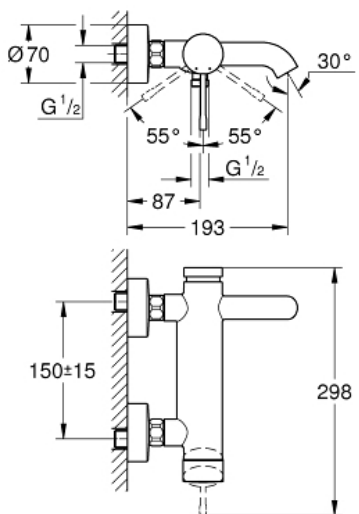

ESSENCE
Single-lever bath/shower mixer
1/2"

MODEL # 33624001

Pure Freude
an Wasser

Product Description:

ESSENCE
Single-lever bath/shower mixer 1/2"

Standard Specification:

wall or deck mounted
metal lever
GROHE SilkMove 35 mm ceramic cartridge
with temperature limiter
GROHE StarLight chrome finish
automatic diverter: bath/shower
mousseur
shower outlet 1/2"
integrated non-return valve
S-unions
protected against backflow

Color:

□ 33624001 Chrome