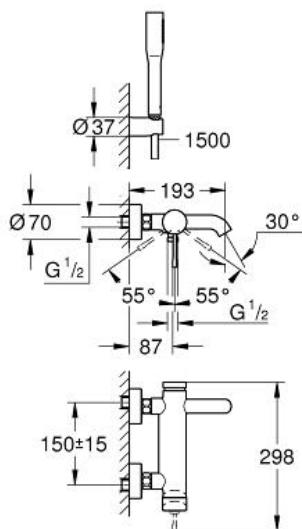

ESSENCE
Single-lever bath/shower mixer
1/2"

MODEL # 33628001

Pure Freude
an Wasser

GROHE

Product Description:

ESSENCE

Single-lever bath/shower mixer 1/2"

Standard Specification:

wall or deck mounted

metal lever

GROHE SilkMove 35 mm ceramic cartridge

with temperature limiter

GROHE StarLight chrome finish

automatic diverter: bath/shower

mousseur

shower outlet 1/2"

integrated non-return valve

S-unions

protected against backflow

with shower set

Consisting of:

hand shower Euphoria Cosmopolitan

Stick (27 400 000) 6.6 l/min

wall shower holder Tempesta Neu 100

Cosmopolitan (27 594 000)

Silverflex shower hose 1.500 mm (28 364)

Color:

□ 33628001 Chrome