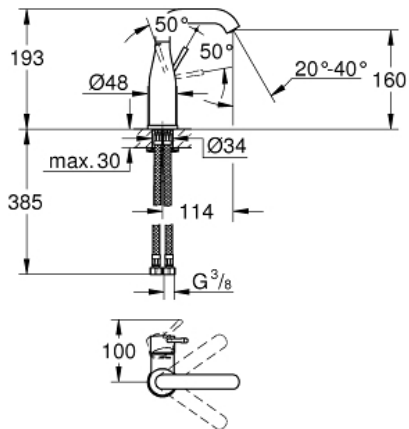

ESSENCE  
Basin mixer 1/2" M-Size  
MODEL # 23463001

Pure Freude  
an Wasser

GROHE

**Product Description:**

**ESSENCE**  
Basin mixer 1/2"  
M-Size

**Standard Specification:**

monobloc installation  
metal lever  
28 mm ceramic cartridge  
with **GROHE SilkMove**  
with temperature limiter  
**GROHE StarLight** chrome finish  
**GROHE EcoJoy** mousseur 5.7 l/min  
**GROHE AquaGuide** adjustable mousseur  
**GROHE QuickFix Plus** installation system  
swivel spout with mousseur  
and stop limiter  
smooth body  
flexible connection hoses

**Color:**

□ 23463001 Chrome