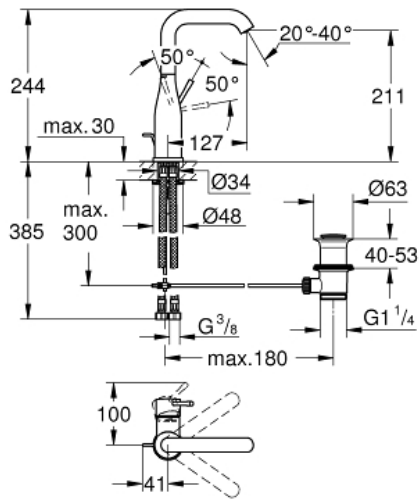

ESSENCE  
 Single-lever basin mixer 1/2" L-Size  
 MODEL # 32628GN1

Pure Freude  
 an Wasser

**Product Description:**  
**ESSENCE**  
 Single-lever basin mixer 1/2"  
 L-Size

**Standard Specification:**  
 monobloc installation  
 metal lever  
 28 mm ceramic cartridge  
 with **GROHE SilkMove**  
 with temperature limiter  
**GROHE StarLight** finish  
**GROHE EcoJoy** mousseur 5.7 l/min  
**GROHE AquaGuide** adjustable mousseur  
**GROHE QuickFix Plus** installation system  
 swivel spout with mousseur  
 and stop limiter  
 pop-up waste set 1 1/4"  
 flexible connection hoses