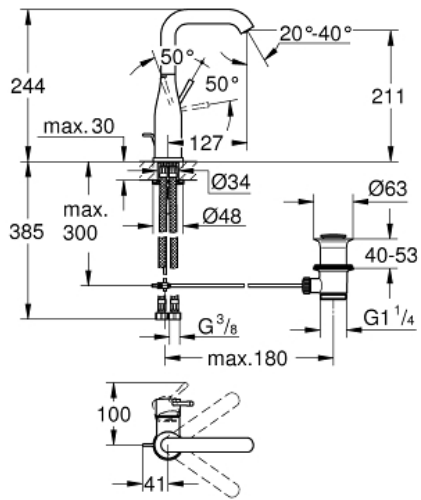

ESSENCE
Single-lever basin mixer 1/2" L-Size
MODEL # 32628GL1

Pure Freude
an Wasser

Product Description:
ESSENCE
Single-lever basin mixer 1/2"
L-Size

Standard Specification:
monobloc installation
metal lever
28 mm ceramic cartridge
with **GROHE SilkMove**
with temperature limiter
GROHE StarLight finish
GROHE EcoJoy mousseur 5.7 l/min
GROHE AquaGuide adjustable mousseur
GROHE QuickFix Plus installation system
swivel spout with mousseur
and stop limiter
pop-up waste set 1 1/4"
flexible connection hoses