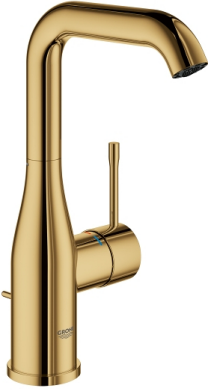

ESSENCE
Single-lever basin mixer 1/2" L-Size
MODEL # 32628GL1

Pure Freude
an Wasser

Product Description:
ESSENCE
Single-lever basin mixer 1/2"
L-Size

Standard Specification:
monobloc installation
metal lever
28 mm ceramic cartridge
with **GROHE SilkMove**
with temperature limiter
GROHE StarLight finish
GROHE EcoJoy mousseur 5.7 l/min
GROHE AquaGuide adjustable mousseur
GROHE QuickFix Plus installation system
swivel spout with mousseur
and stop limiter
pop-up waste set 1 1/4"
flexible connection hoses

Color:
□ 32628GL1 cool sunrise