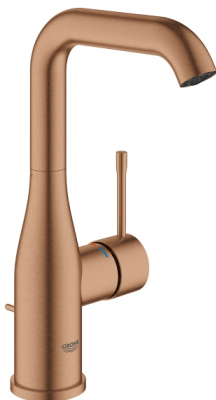

ESSENCE
Single-lever basin mixer 1/2" L-Size
MODEL # 32628DL1

Pure Freude
an Wasser

Product Description:
ESSENCE
Single-lever basin mixer 1/2"
L-Size

Standard Specification:
monobloc installation
metal lever
28 mm ceramic cartridge
with **GROHE SilkMove**
with temperature limiter
GROHE StarLight finish
GROHE EcoJoy mousseur 5.7 l/min
GROHE AquaGuide adjustable mousseur
GROHE QuickFix Plus installation system
swivel spout with mousseur
and stop limiter
pop-up waste set 1 1/4"
flexible connection hoses

Color:
□ 32628DL1 brushed warm sunset