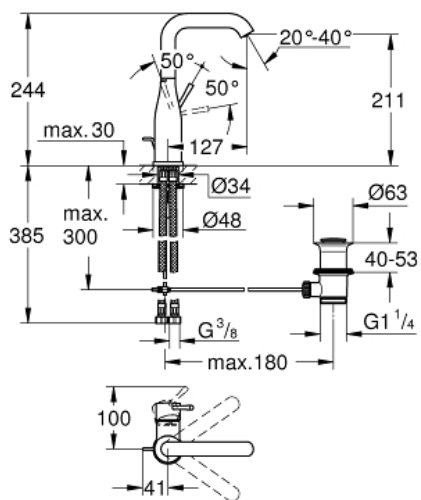

ESSENCE
Single-lever basin mixer 1/2" L-Size
MODEL # 32628DL1

Pure Freude
an Wasser

Product Description:
ESSENCE
Single-lever basin mixer 1/2"
L-Size

Standard Specification:
monobloc installation
metal lever
28 mm ceramic cartridge
with **GROHE SilkMove**
with temperature limiter
GROHE StarLight finish
GROHE EcoJoy mousseur 5.7 l/min
GROHE AquaGuide adjustable mousseur
GROHE QuickFix Plus installation system
swivel spout with mousseur
and stop limiter
pop-up waste set 1 1/4"
flexible connection hoses

Color:
□ 32628DL1 brushed warm sunset