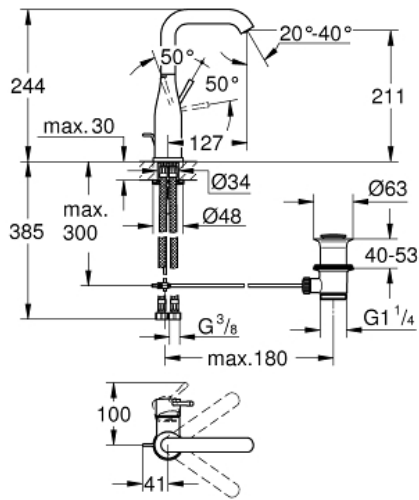

ESSENCE
Single-lever basin mixer 1/2" L-Size
MODEL # 32628DC1

Pure Freude
an Wasser

Product Description:
ESSENCE
Single-lever basin mixer 1/2"
L-Size

Standard Specification:
monobloc installation
metal lever
28 mm ceramic cartridge
with **GROHE SilkMove**
with temperature limiter
GROHE StarLight finish
GROHE EcoJoy mousseur 5.7 l/min
GROHE AquaGuide adjustable mousseur
GROHE QuickFix Plus installation system
swivel spout with mousseur
and stop limiter
pop-up waste set 1 1/4"
flexible connection hoses
min. recommended pressure 1 bar

Color:
□ 32628DC1 supersteel