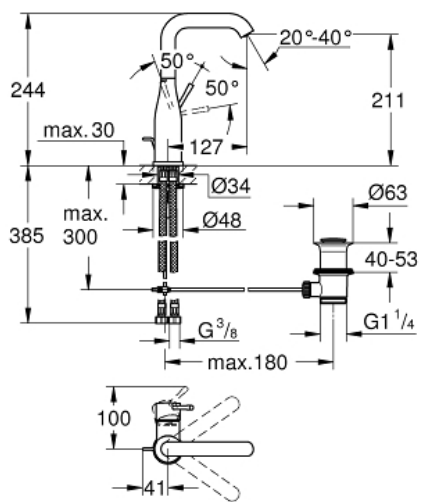

ESSENCE
Single-lever basin mixer 1/2" L-Size
MODEL # 32628DA1

Pure Freude
an Wasser

Product Description:
ESSENCE
Single-lever basin mixer 1/2"
L-Size

Standard Specification:
monobloc installation
metal lever
28 mm ceramic cartridge
with **GROHE SilkMove**
with temperature limiter
GROHE StarLight chrome finish
GROHE EcoJoy mousseur 5.7 l/min
GROHE AquaGuide adjustable mousseur
GROHE QuickFix Plus installation system
swivel spout with mousseur
and stop limiter
pop-up waste set 1 1/4"
flexible connection hoses