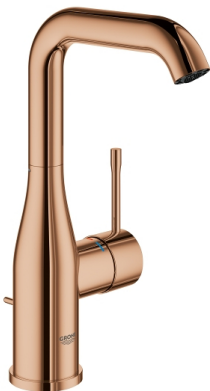

ESSENCE
Single-lever basin mixer 1/2" L-Size
MODEL # 32628DA1

Pure Freude
an Wasser

Product Description:
ESSENCE
Single-lever basin mixer 1/2"
L-Size

Standard Specification:
monobloc installation
metal lever
28 mm ceramic cartridge
with **GROHE SilkMove**
with temperature limiter
GROHE StarLight chrome finish
GROHE EcoJoy mousseur 5.7 l/min
GROHE AquaGuide adjustable mousseur
GROHE QuickFix Plus installation system
swivel spout with mousseur
and stop limiter
pop-up waste set 1 1/4"
flexible connection hoses

Color:
□ 32628DA1 warm sunset