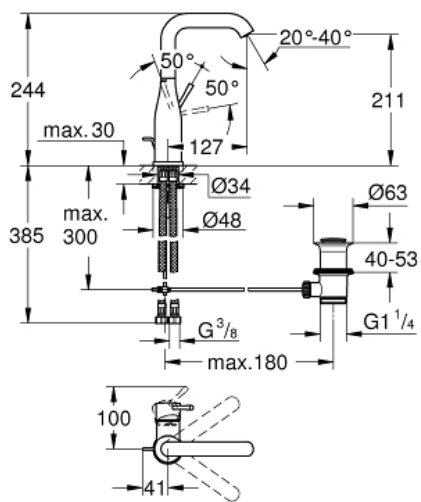

ESSENCE
Single-lever basin mixer 1/2" L-Size
MODEL # 32628BE1

Pure Freude
an Wasser

GROHE

Product Description:
ESSENCE
Single-lever basin mixer 1/2"
L-Size

Standard Specification:
monobloc installation
metal lever
28 mm ceramic cartridge
with **GROHE SilkMove**
with temperature limiter
GROHE StarLight finish
GROHE EcoJoy mousseur 5.7 l/min
GROHE AquaGuide adjustable mousseur
GROHE QuickFix Plus installation system
swivel spout with mousseur
and stop limiter
pop-up waste set 1 1/4"
flexible connection hoses

Color:
□ 32628BE1 polished nickel