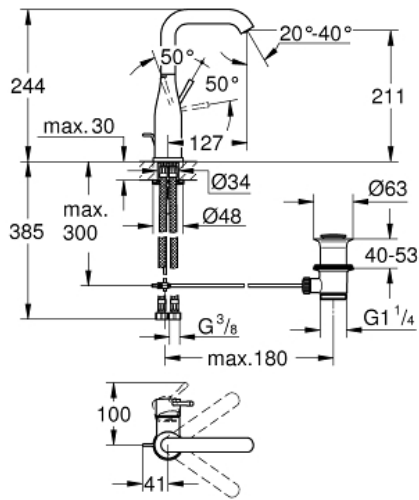

ESSENCE
 Single-lever basin mixer 1/2" L-Size
 MODEL # 32628AL1

Pure Freude
 an Wasser

Product Description:
 ESSENCE
 Single-lever basin mixer 1/2"
 L-Size

Standard Specification:
 monobloc installation
 metal lever
 28 mm ceramic cartridge
 with **GROHE SilkMove**
 with temperature limiter
GROHE StarLight finish
GROHE EcoJoy mousseur 5.7 l/min
GROHE AquaGuide adjustable mousseur
GROHE QuickFix Plus installation system
 swivel spout with mousseur
 and stop limiter
 pop-up waste set 1 1/4"
 flexible connection hoses

Color:
 □ 32628AL1 brushed hard graphite