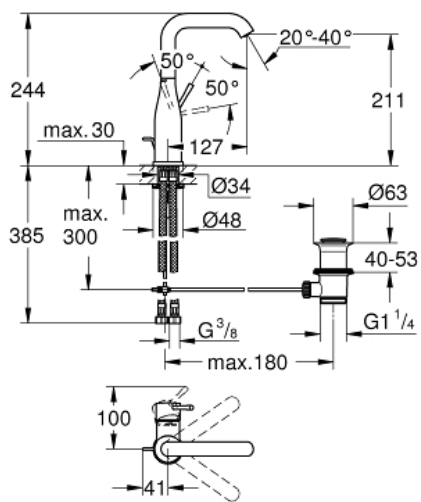

ESSENCE
 Single-lever basin mixer 1/2" L-Size
 MODEL # 32628A01

Pure Freude
 an Wasser

Product Description:
ESSENCE
 Single-lever basin mixer 1/2"
 L-Size

Standard Specification:
 monobloc installation
 metal lever
 28 mm ceramic cartridge
 with **GROHE SilkMove**
 with temperature limiter
GROHE StarLight finish
GROHE EcoJoy mousseur 5.7 l/min
GROHE AquaGuide adjustable mousseur
GROHE QuickFix Plus installation system
 swivel spout with mousseur
 and stop limiter
 pop-up waste set 1 1/4"
 flexible connection hoses

Color:
 32628A01 hard graphite