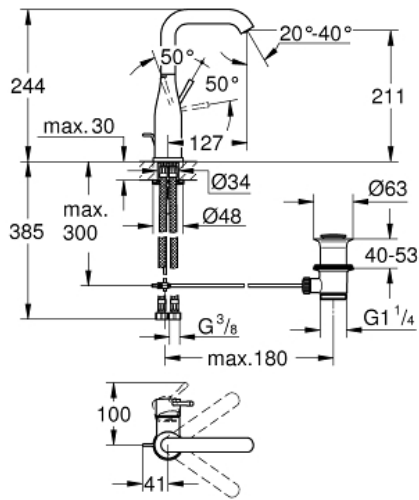

ESSENCE
 Single-lever basin mixer 1/2" L-Size
 MODEL # 32628001

Pure Freude
 an Wasser

Product Description:
ESSENCE
 Single-lever basin mixer 1/2"
 L-Size

Standard Specification:
 monobloc installation
 metal lever
 28 mm ceramic cartridge
 with **GROHE SilkMove**
 with temperature limiter
GROHE StarLight chrome finish
GROHE EcoJoy mousseur 5.7 l/min
GROHE AquaGuide adjustable mousseur
GROHE QuickFix Plus installation system
 swivel spout with mousseur
 and stop limiter
 pop-up waste set 1 1/4"
 flexible connection hoses

Color:
 32628001 Chrome