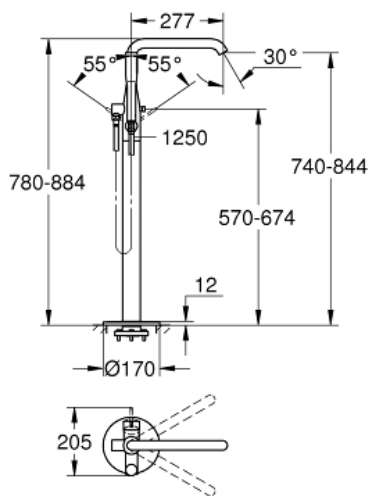

ESSENCE
Single-lever bath mixer 1/2", floor
mounted

MODEL # 23491GN1

Pure Freude
an Wasser

GROHE

Product Description:

ESSENCE

Single-lever bath mixer 1/2", floor mounted

Standard Specification:

set for final installation for
45 984 001

without roughing-in-set

GROHE SilkMove 35 mm ceramic cartridge
with temperature limiter

GROHE StarLight finish

automatic diverter: bath/shower

swivel spout with mousseur

and stop limiter

projection 277 mm

integrated non-return valve

in the shower outlet 1/2"

with shower holder

hand shower Euphoria Cosmopolitan Stick (27 806 000) 7.6 l/
min

Silverflex shower hose 1250 mm (28 362)