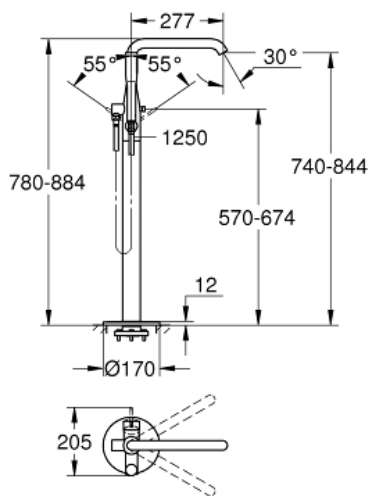

ESSENCE  
Single-lever bath mixer 1/2", floor  
mounted

MODEL # 23491GL1

Pure Freude  
an Wasser

GROHE

**Product Description:**

**ESSENCE**

**Single-lever bath mixer 1/2", floor mounted**

**Standard Specification:**

set for final installation for  
45 984 001

**without roughing-in-set**

**GROHE SilkMove** 35 mm ceramic cartridge  
with temperature limiter

**GROHE StarLight** finish

automatic diverter: bath/shower

swivel spout with mousseur

and stop limiter

projection 277 mm

integrated non-return valve

in the shower outlet 1/2"

with shower holder

hand shower Euphoria Cosmopolitan Stick (27 806 000) 7.6 l/  
min

Silverflex shower hose 1250 mm (28 362)