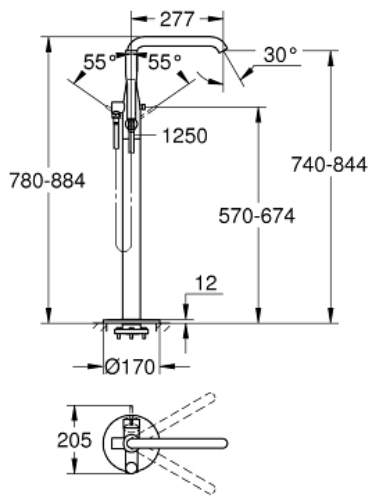

ESSENCE  
Single-lever bath mixer 1/2", floor  
mounted

MODEL # 23491EN1

Pure Freude  
an Wasser

GROHE

**Product Description:**

**ESSENCE**

**Single-lever bath mixer 1/2", floor mounted**

**Standard Specification:**

set for final installation for  
45 984 001

**without roughing-in-set**

**GROHE SilkMove** 35 mm ceramic cartridge  
with temperature limiter

**GROHE StarLight** finish

automatic diverter: bath/shower

swivel spout with mousseur

and stop limiter

projection 277 mm

integrated non-return valve

in the shower outlet 1/2"

with shower holder

hand shower Euphoria Cosmopolitan Stick (27 806 000) 7.6 l/  
min

Silverflex shower hose 1250 mm (28 362)