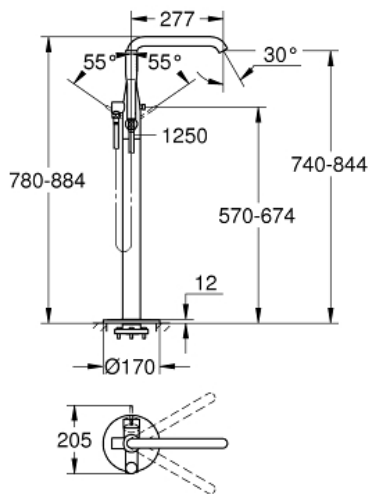

ESSENCE  
Single-lever bath mixer 1/2", floor  
mounted

MODEL # 23491DL1

Pure Freude  
an Wasser

GROHE

**Product Description:**

**ESSENCE**

**Single-lever bath mixer 1/2", floor mounted**

**Standard Specification:**

set for final installation for  
45 984 001

**without roughing-in-set**

**GROHE SilkMove** 35 mm ceramic cartridge  
with temperature limiter

**GROHE StarLight** finish

automatic diverter: bath/shower

swivel spout with mousseur

and stop limiter

projection 277 mm

integrated non-return valve

in the shower outlet 1/2"

with shower holder

hand shower Euphoria Cosmopolitan Stick (27 806 000) 7.6 l/  
min

Silverflex shower hose 1250 mm (28 362)