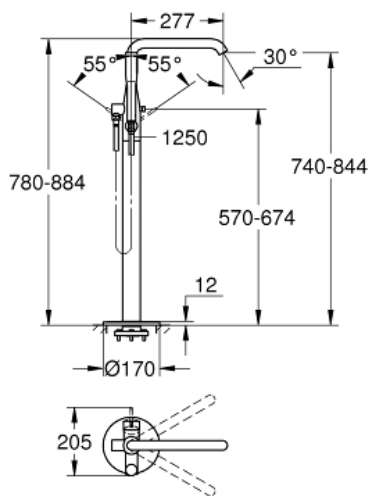

ESSENCE
Single-lever bath mixer 1/2", floor
mounted

MODEL # 23491DC1

Pure Freude
an Wasser

GROHE

Product Description:

ESSENCE

Single-lever bath mixer 1/2", floor mounted

Standard Specification:

set for final installation for
45 984 001

without roughing-in-set

GROHE SilkMove 35 mm ceramic cartridge
with temperature limiter

GROHE StarLight finish

automatic diverter: bath/shower

swivel spout with mousseur

and stop limiter

projection 277 mm

integrated non-return valve

in the shower outlet 1/2"

with shower holder

hand shower Euphoria Cosmopolitan Stick (27 806 000) 7.6 l/
min

Silverflex shower hose 1250 mm (28 362)

protected against backflow

Color:

□ 23491DC1 supersteel