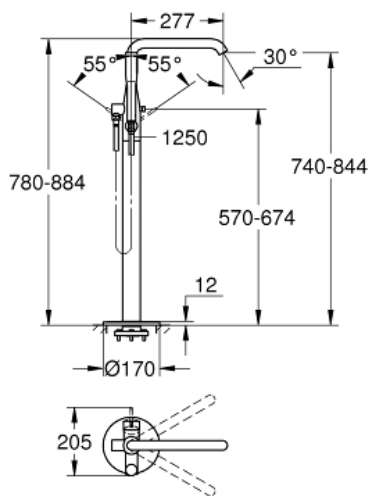

ESSENCE  
Single-lever bath mixer 1/2", floor  
mounted

MODEL # 23491DA1

Pure Freude  
an Wasser

GROHE

**Product Description:**

**ESSENCE**

**Single-lever bath mixer 1/2", floor mounted**

**Standard Specification:**

set for final installation for  
45 984 001

**without roughing-in-set**

**GROHE SilkMove** 35 mm ceramic cartridge  
with temperature limiter

**GROHE StarLight** finish

automatic diverter: bath/shower

swivel spout with mousseur

and stop limiter

projection 277 mm

integrated non-return valve

in the shower outlet 1/2"

with shower holder

hand shower Euphoria Cosmopolitan Stick (27 806 000) 7.6 l/  
min

Silverflex shower hose 1250 mm (28 362)