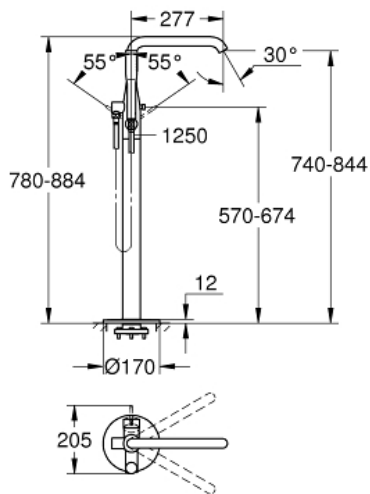

ESSENCE
Single-lever bath mixer 1/2", floor
mounted

MODEL # 23491BE1

Pure Freude
an Wasser

GROHE

Product Description:

ESSENCE

Single-lever bath mixer 1/2", floor mounted

Standard Specification:

set for final installation for
45 984 001

without roughing-in-set

GROHE SilkMove 35 mm ceramic cartridge
with temperature limiter

GROHE StarLight finish

automatic diverter: bath/shower

swivel spout with mousseur
and stop limiter

projection 277 mm

integrated non-return valve

in the shower outlet 1/2"

with shower holder

hand shower Euphoria Cosmopolitan Stick (27 806 000) 7.6 l/
min

Silverflex shower hose 1250 mm (28 362)

protected against backflow