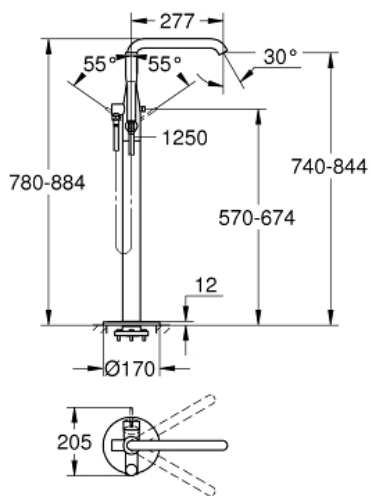

ESSENCE  
Single-lever bath mixer 1/2", floor  
mounted

MODEL # 23491AL1

Pure Freude  
an Wasser

GROHE

**Product Description:**

**ESSENCE**

**Single-lever bath mixer 1/2", floor mounted**

**Standard Specification:**

set for final installation for  
45 984 001

**without roughing-in-set**

**GROHE SilkMove** 35 mm ceramic cartridge  
with temperature limiter

**GROHE StarLight** finish

automatic diverter: bath/shower

swivel spout with mousseur

and stop limiter

projection 277 mm

integrated non-return valve

in the shower outlet 1/2"

with shower holder

hand shower Euphoria Cosmopolitan Stick (27 806 000) 7.6 l/  
min

Silverflex shower hose 1250 mm (28 362)