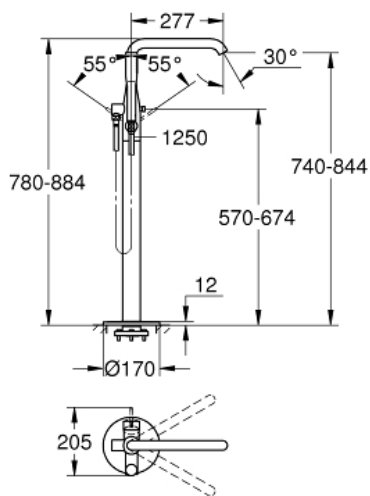

ESSENCE
Single-lever bath mixer 1/2", floor
mounted

MODEL # 23491A01

Pure Freude
an Wasser

GROHE

Product Description:

ESSENCE

Single-lever bath mixer 1/2", floor mounted

Standard Specification:

set for final installation for
45 984 001

without roughing-in-set

GROHE SilkMove 35 mm ceramic cartridge
with temperature limiter

GROHE StarLight finish

automatic diverter: bath/shower

swivel spout with mousseur

and stop limiter

projection 277 mm

integrated non-return valve

in the shower outlet 1/2"

with shower holder

hand shower Euphoria Cosmopolitan Stick (27 806 000) 7.6 l/
min

Silverflex shower hose 1250 mm (28 362)