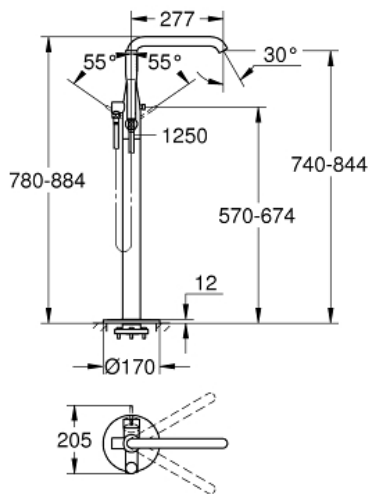

ESSENCE  
Single-lever bath mixer 1/2", floor  
mounted

MODEL # 23491001

Pure Freude  
an Wasser

GROHE

**Product Description:**

**ESSENCE**

**Single-lever bath mixer 1/2", floor mounted**

**Standard Specification:**

set for final installation for  
45 984 001

**without roughing-in-set**

**GROHE SilkMove** 35 mm ceramic cartridge  
with temperature limiter

**GROHE StarLight** chrome finish  
automatic diverter: bath/shower  
swivel spout with mousseur  
and stop limiter

projection 277 mm

integrated non-return valve

in the shower outlet 1/2"

with shower holder

hand shower Euphoria Cosmopolitan Stick (27 806 000) 7.6 l/  
min

Silverflex shower hose 1250 mm (28 362)

protected against backflow