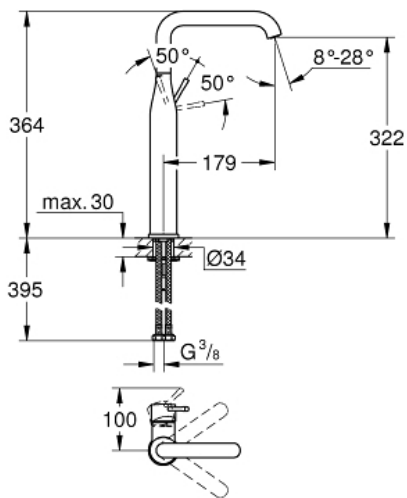

ESSENCE
Basin mixer 1/2" XL-Size
MODEL # 32901GN1

Pure Freude
an Wasser

GROHE

Product Description:

ESSENCE
Basin mixer 1/2"
XL-Size

Standard Specification:

monobloc installation
metal lever
for free-standing basins
28 mm ceramic cartridge
with **GROHE SilkMove**
with temperature limiter
GROHE StarLight finish
GROHE EcoJoy mousseur 5.7 l/min
GROHE AquaGuide adjustable mousseur
GROHE QuickFix Plus rapid installation system
swivel spout with mousseur
and stop limiter
smooth body
flexible connection hoses