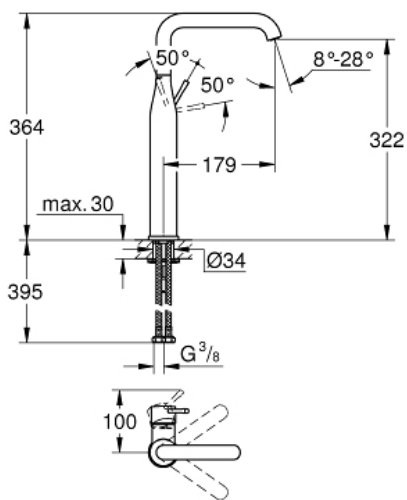

ESSENCE  
Basin mixer 1/2" XL-Size  
MODEL # 32901GL1

Pure Freude  
an Wasser

GROHE

**Product Description:**

**ESSENCE**  
**Basin mixer 1/2"**  
**XL-Size**

**Standard Specification:**

monobloc installation  
metal lever  
**for free-standing basins**  
28 mm ceramic cartridge  
with **GROHE SilkMove**  
with temperature limiter  
**GROHE StarLight** finish  
**GROHE EcoJoy** mousseur 5.7 l/min  
**GROHE AquaGuide** adjustable mousseur  
**GROHE QuickFix Plus** rapid installation system  
swivel spout with mousseur  
and stop limiter  
smooth body  
flexible connection hoses