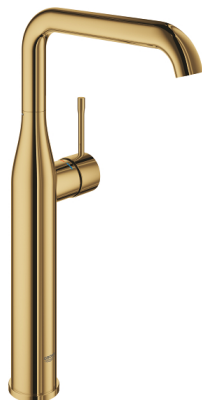

ESSENCE  
Basin mixer 1/2" XL-Size  
MODEL # 32901GL1

Pure Freude  
an Wasser

GROHE

**Product Description:**

**ESSENCE**  
**Basin mixer 1/2"**  
**XL-Size**

**Standard Specification:**

monobloc installation  
metal lever  
**for free-standing basins**  
28 mm ceramic cartridge  
with **GROHE SilkMove**  
with temperature limiter  
**GROHE StarLight** finish  
**GROHE EcoJoy** mousseur 5.7 l/min  
**GROHE AquaGuide** adjustable mousseur  
**GROHE QuickFix Plus** rapid installation system  
swivel spout with mousseur  
and stop limiter  
smooth body  
flexible connection hoses

**Color:**

□ 32901GL1 cool sunrise