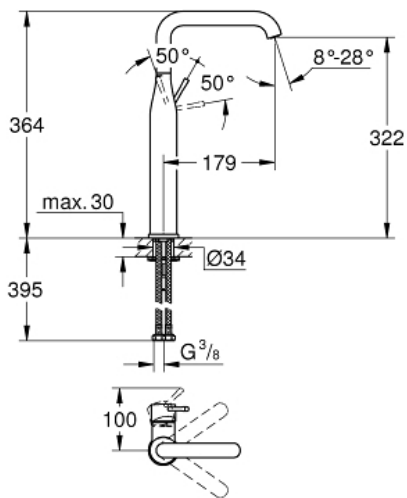

ESSENCE
Basin mixer 1/2" XL-Size
MODEL # 32901EN1

Pure Freude
an Wasser

GROHE

Product Description:

ESSENCE
Basin mixer 1/2"
XL-Size

Standard Specification:

monobloc installation
metal lever
for free-standing basins
28 mm ceramic cartridge
with **GROHE SilkMove**
with temperature limiter
GROHE StarLight finish
GROHE EcoJoy mousseur 5.7 l/min
GROHE AquaGuide adjustable mousseur
GROHE QuickFix Plus rapid installation system
swivel spout with mousseur
and stop limiter
smooth body
flexible connection hoses

Color:

□ 32901EN1 brushed nickel