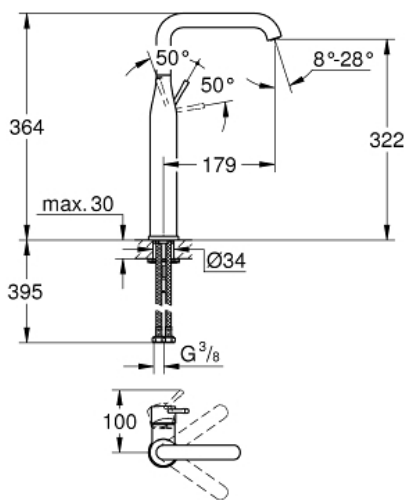

ESSENCE
Basin mixer 1/2" XL-Size
MODEL # 32901DL1

Pure Freude
an Wasser

GROHE

Product Description:

ESSENCE
Basin mixer 1/2"
XL-Size

Standard Specification:

monobloc installation
metal lever
for free-standing basins
28 mm ceramic cartridge
with **GROHE SilkMove**
with temperature limiter
GROHE StarLight finish
GROHE EcoJoy mousseur 5.7 l/min
GROHE AquaGuide adjustable mousseur
GROHE QuickFix Plus rapid installation system
swivel spout with mousseur
and stop limiter
smooth body
flexible connection hoses