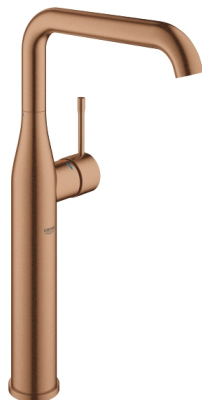

ESSENCE
Basin mixer 1/2" XL-Size
MODEL # 32901DL1

Pure Freude
an Wasser

GROHE

Product Description:

ESSENCE
Basin mixer 1/2"
XL-Size

Standard Specification:

monobloc installation
metal lever
for free-standing basins
28 mm ceramic cartridge
with **GROHE SilkMove**
with temperature limiter
GROHE StarLight finish
GROHE EcoJoy mousseur 5.7 l/min
GROHE AquaGuide adjustable mousseur
GROHE QuickFix Plus rapid installation system
swivel spout with mousseur
and stop limiter
smooth body
flexible connection hoses

Color:

□ 32901DL1 brushed warm sunset