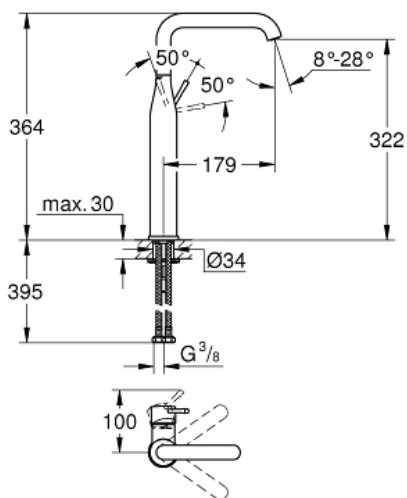

ESSENCE
Basin mixer 1/2" XL-Size
MODEL # 32901DC1

Pure Freude
an Wasser

GROHE

Product Description:

ESSENCE
Basin mixer 1/2"
XL-Size

Standard Specification:

monobloc installation
metal lever
for free-standing basins
28 mm ceramic cartridge
with **GROHE SilkMove**
with temperature limiter
GROHE StarLight finish
GROHE EcoJoy mousseur 5.7 l/min
GROHE AquaGuide adjustable mousseur
GROHE QuickFix Plus rapid installation system
swivel spout with mousseur
and stop limiter
smooth body
flexible connection hoses
min. recommended pressure 1 bar

Color:

□ 32901DC1 supersteel