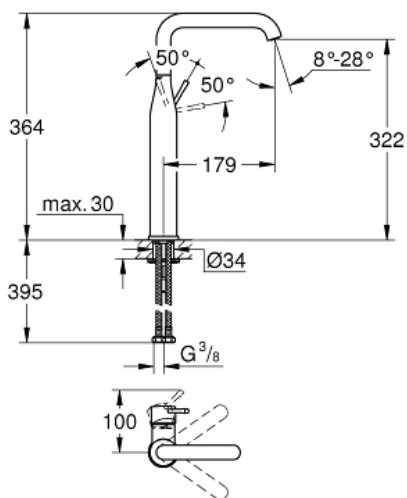

ESSENCE
Basin mixer 1/2" XL-Size
MODEL # 32901DA1

Pure Freude
an Wasser

GROHE

Product Description:

ESSENCE
Basin mixer 1/2"
XL-Size

Standard Specification:

monobloc installation
metal lever
for free-standing basins
28 mm ceramic cartridge
with **GROHE SilkMove**
with temperature limiter
GROHE StarLight finish
GROHE EcoJoy mousseur 5.7 l/min
GROHE AquaGuide adjustable mousseur
GROHE QuickFix Plus rapid installation system
swivel spout with mousseur
and stop limiter
smooth body
flexible connection hoses