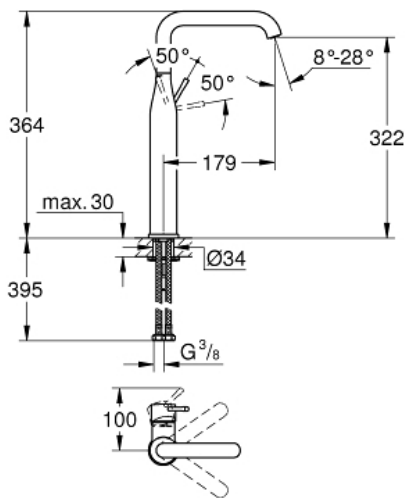

ESSENCE  
Basin mixer 1/2" XL-Size  
MODEL # 32901BE1

Pure Freude  
an Wasser

GROHE

**Product Description:**

**ESSENCE**  
**Basin mixer 1/2"**  
**XL-Size**

**Standard Specification:**

monobloc installation  
metal lever  
**for free-standing basins**  
28 mm ceramic cartridge  
with **GROHE SilkMove**  
with temperature limiter  
**GROHE StarLight** finish  
**GROHE EcoJoy** mousseur 5.7 l/min  
**GROHE AquaGuide** adjustable mousseur  
**GROHE QuickFix Plus** rapid installation system  
swivel spout with mousseur  
and stop limiter  
smooth body  
flexible connection hoses

**Color:**

□ 32901BE1 polished nickel