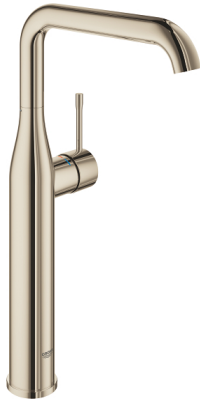

ESSENCE  
Basin mixer 1/2" XL-Size  
MODEL # 32901BE1

Pure Freude  
an Wasser

GROHE

**Product Description:**

**ESSENCE**  
**Basin mixer 1/2"**  
**XL-Size**

**Standard Specification:**

monobloc installation  
metal lever  
**for free-standing basins**  
28 mm ceramic cartridge  
with **GROHE SilkMove**  
with temperature limiter  
**GROHE StarLight** finish  
**GROHE EcoJoy** mousseur 5.7 l/min  
**GROHE AquaGuide** adjustable mousseur  
**GROHE QuickFix Plus** rapid installation system  
swivel spout with mousseur  
and stop limiter  
smooth body  
flexible connection hoses

**Color:**

□ 32901BE1 polished nickel