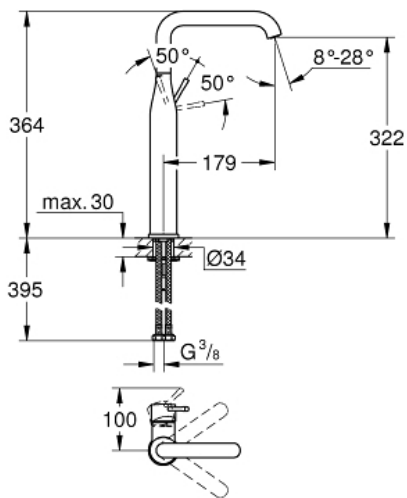

ESSENCE
Basin mixer 1/2" XL-Size
MODEL # 32901AL1

Pure Freude
an Wasser

GROHE

Product Description:

ESSENCE
Basin mixer 1/2"
XL-Size

Standard Specification:

monobloc installation
metal lever
for free-standing basins
28 mm ceramic cartridge
with **GROHE SilkMove**
with temperature limiter
GROHE StarLight finish
GROHE EcoJoy mousseur 5.7 l/min
GROHE AquaGuide adjustable mousseur
GROHE QuickFix Plus rapid installation system
swivel spout with mousseur
and stop limiter
smooth body
flexible connection hoses

Color:

□ 32901AL1 brushed hard graphite