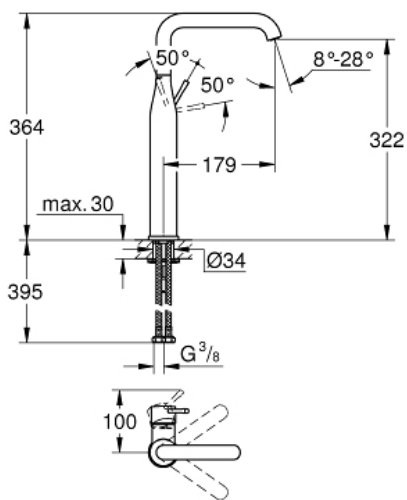

ESSENCE
Basin mixer 1/2" XL-Size
MODEL # 32901A01

Pure Freude
an Wasser

GROHE

Product Description:

ESSENCE
Basin mixer 1/2"
XL-Size

Standard Specification:

monobloc installation
metal lever
for free-standing basins
28 mm ceramic cartridge
with **GROHE SilkMove**
with temperature limiter
GROHE StarLight finish
GROHE EcoJoy mousseur 5.7 l/min
GROHE AquaGuide adjustable mousseur
GROHE QuickFix Plus rapid installation system
swivel spout with mousseur
and stop limiter
smooth body
flexible connection hoses

Color:

□ 32901A01 hard graphite